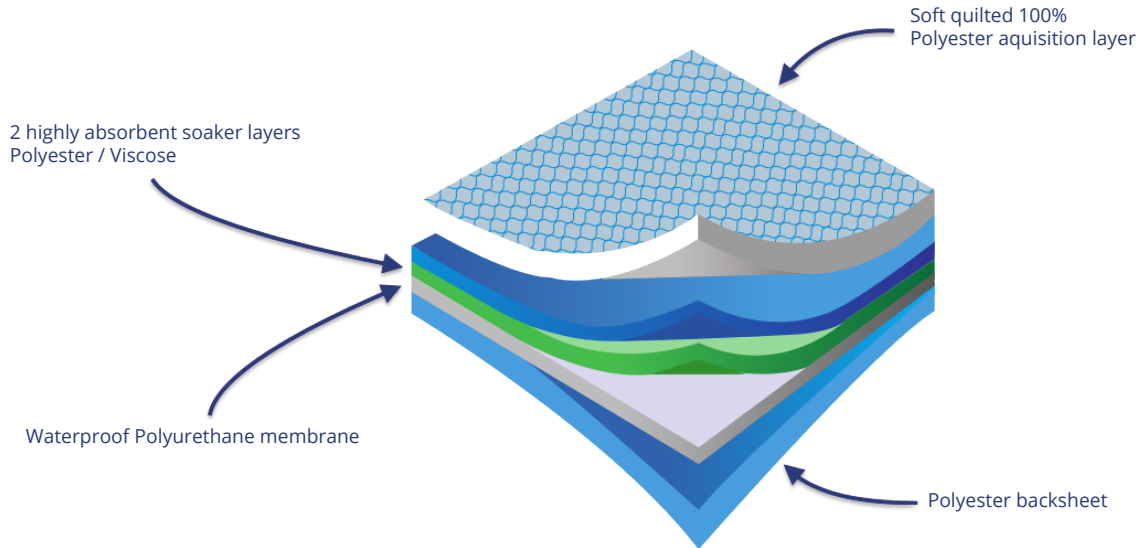

How to use your Kylie® bed pad:

- Place your Kylie® bed pad directly on the made up bed on top of the bedsheet.
- Kylie® Pad should be placed with the Blue/Pink soft quilted fabric facing up.
- Bottom non slip waterproof barrier will grip to your sheet holding your pad firmly in place.
- Tuck the wings of your Kylie® bed pad firmly under the mattress.

Composition

- Soft quilted 100% polyester acquisition layer.
- Highly absorbent soaker layers, polyester / viscose.
- Waterproof polyurethane membrane.
- Polyester backsheet.
- Fitted with 50cm polycotton wings / flaps.